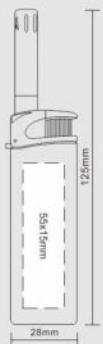

ARROW

▶ **ST**
69003
TRANSLUCENT COLOR
GREY PARTS & CHROME TUBE
WITH HANGING HOOK

ARROW

Art.nr.

69003

Blister

1 pcs.

Innerbox

24 pcs.

Export

96 pcs.

Pallet

-

Barcode

4 895151 851146

BIRDY

▼ **MAXY**
28100
HARD COLOR
COLORED PARTS & BLACK TUBE

▼ **TC**
28101
TRANSPARENT COLOR
GREY PARTS & BLACK TUBE

BIRDY

Art.nr.

28100

Display

25 pcs.

Innerbox

25 pcs.

Export

400 pcs.

Pallet

14.400 pcs.

Barcode

4 895151 801660

28101

25 pcs.

25 pcs.

400 pcs.

14.400 pcs.

4 895151 811638