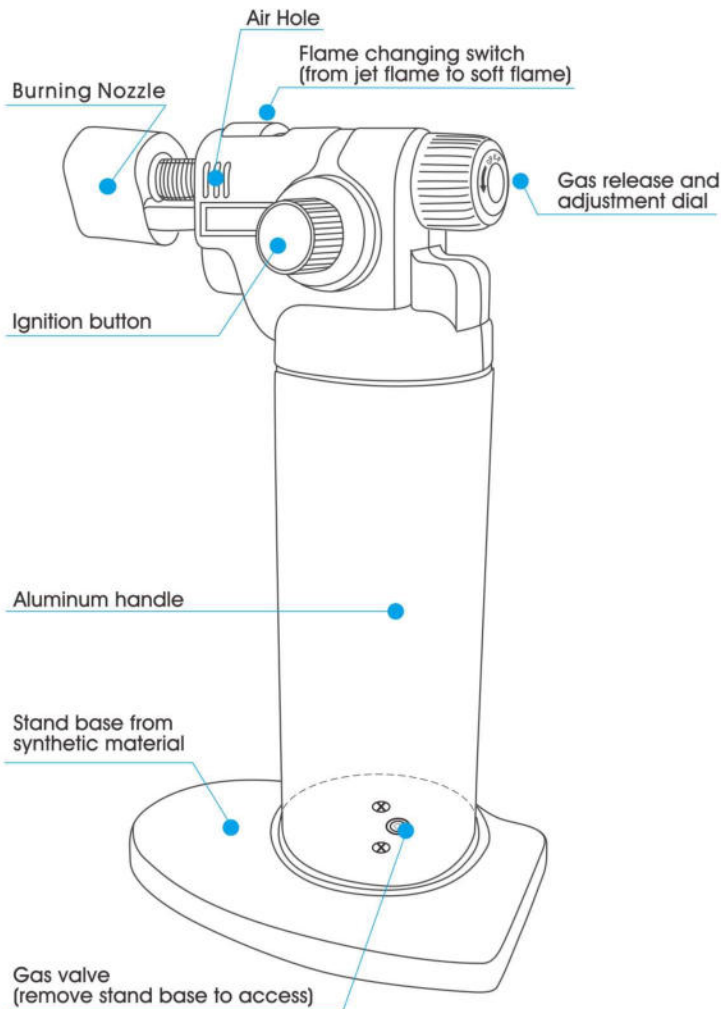

PICTOGRAMS

CLOSE-UP OF MT-80 UTILITY MICRO-TORCH

UTILITY MicroTorch

Dear Clients,

Thank you for looking the high quality Utility Burner by FLAMECLUB. It's a wise choice and one that will prove the test of time as a durable top quality product. To make sure you get optimum results and long-lasting service from our Utility Burner, we will provide some important information plus tips for optimal use and aftercare, as well as safety guidelines.

Outstanding product features at a glance:

The Utility Burner from FLAMECLUB is a reliable and durable flame appliance for producing caramel from all types of sugar on desserts such as Crème Brûlée, Crema Catalana or even ice cream (which maintains its cold temperature under a sugar layer), as well as for vegetables or meat. The Utility Burner is ideal for browning meringues, topping off gratin and removing skin from tomatoes or peppers.

- -> Adjustable gas dial for controlled application
- -> Quick and professional use providing flame temperatures up to 1.300°C / 2.340°F.
- -> TÜV approved safety features through safety switch (child resistant locking system).
- -> Superior grade gas valve for regular and reliable refilling
- -> Easy refilling with commonly available lighter gas
- -> Long use with large capacity reservoir of 42ml / 1.4oz. (Propane/Butane) providing approx.60 to 70 minutes flame duration.
- -> Flexible application hand held or positioned firmly on its stand base.