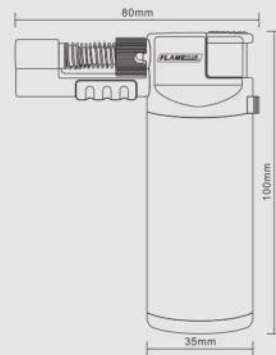

MT - 09

▼ **BLACK**
10709
CHROME PARTS

MT - 09

Art.nr.	Giftbox	Innerbox	Export	Pallet	Barcode
10709	1 pcs.	9 pcs.	36 pcs.	1.728 pcs.	4 895151 815902