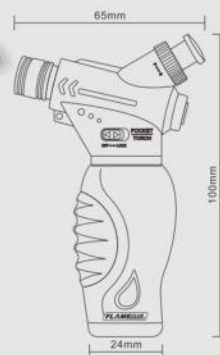

MT - 15

Art.nr.	Blister	TEAR-OFF DISPLAY	Export	Pallet	Barcode
10715	1 pcs.	12 pcs.	48 pcs.	3.456 pcs.	4 895151 813397