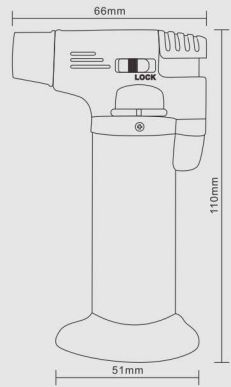

MT - 50

Art.nr.	Blister	TEAR-OFF DISPLAY	Export	Pallet	Barcode
10751	1 pcs.	12 pcs.	48 pcs.	1.344 pcs.	4 1895151 1829510