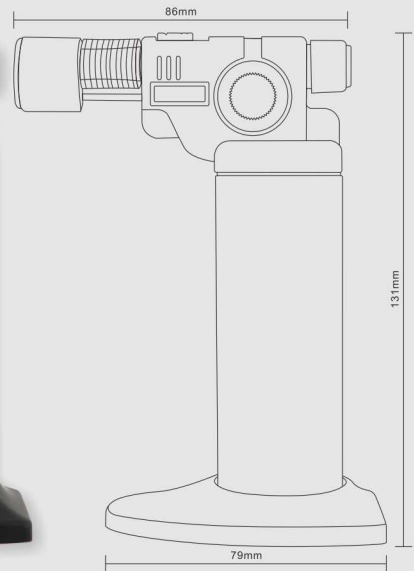

DELIVERED WITH EMPTY GAS TANK

MT - 80

Art.nr.	Blister	Innerbox	Export	Pallet	Barcode
10080	1 pcs.	12 pcs.	48 pcs.	960 pcs.	4 1895151 1829541
10081	1 pcs.	12 pcs.	48 pcs.	960 pcs.	4 1895151 1830035