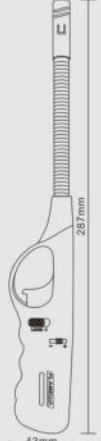

DAILY FLEX

► **HC**
56601
HARD COLOR
GREY PARTS & BLACK FLEXI TUBE

BLACK

RED

YELLOW

BLUE

DAILY FLEX					
Art.nr.	Blister	Innerbox	Export	Pallet	Barcode
56601	1 pcs.	24 pcs.	96 pcs.	3.456 pcs.	4 895151 820593