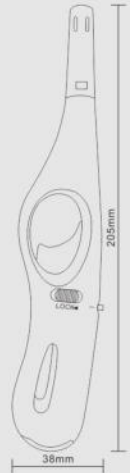

RED / PURPLE

ORANGE / GREEN

GREEN / YELLOW

PURPLE / RED

29003 - RUGBY IN TEAR OF DISPLAY
 HC 4 ASSORTED / COLORED PARTS / BLISTER IN TEAR-OFF DISPLAY

29005 - RUGBY 2-PACK BLISTER

RUGBY					
Art.nr.	Blister	TEAR-OFF DISPLAY	Export	Pallet	Barcode
29003	1 pcs.	20 pcs.	80 pcs.	1.920 pcs.	4 895151 829831
Art.nr.	Blister	Innerbox	Export	Pallet	Barcode
29005	2 pcs.	12 pcs.	72 pcs.	1.152 pcs.	4 895151 829961